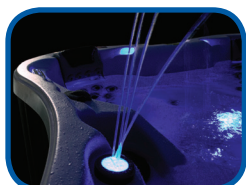

BAY COLLECTION  
**LOTUS BAY**

M-Drive

Jet Therapy Pillow

Liquid FX

UltraPURE Plus

Massage Sequencer

Magnetic Switch