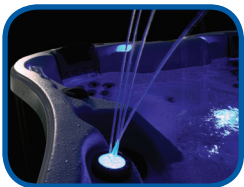

BAY COLLECTION
SARENA BAY

M-Drive

Jet Therapy Pillow

Liquid FX

UltraPURE Plus

Massage Sequencer

BioForm Seating

Specifications

5

Pumps

2

Jet Therapy Pillows

BioForm Seating

UltraPURE Plus

M-Drive

Liquid FX